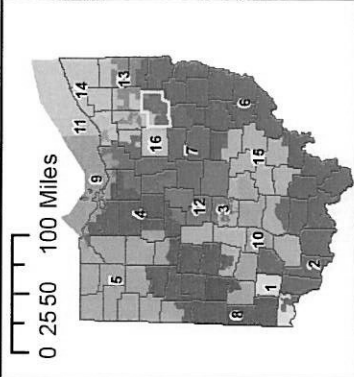

Legal Disclaimer: Public information data is furnished by the Stark County Auditor's Office, and must be accepted and used by the recipient with the understanding that the Stark County Auditor's Office makes no warranties, expressed or implied, concerning the accuracy, completeness, reliability, or suitability of this data. Furthermore, the Stark County Auditor's Office assumes no liability whatsoever associated with the use or misuse of such data. Source: Stark County Auditor's GIS Department 330-451-7193 www.auditor.co.stark.oh.us Projection: State Plane Ohio North NAD 1983ft. Joe Guzi 2/27/12