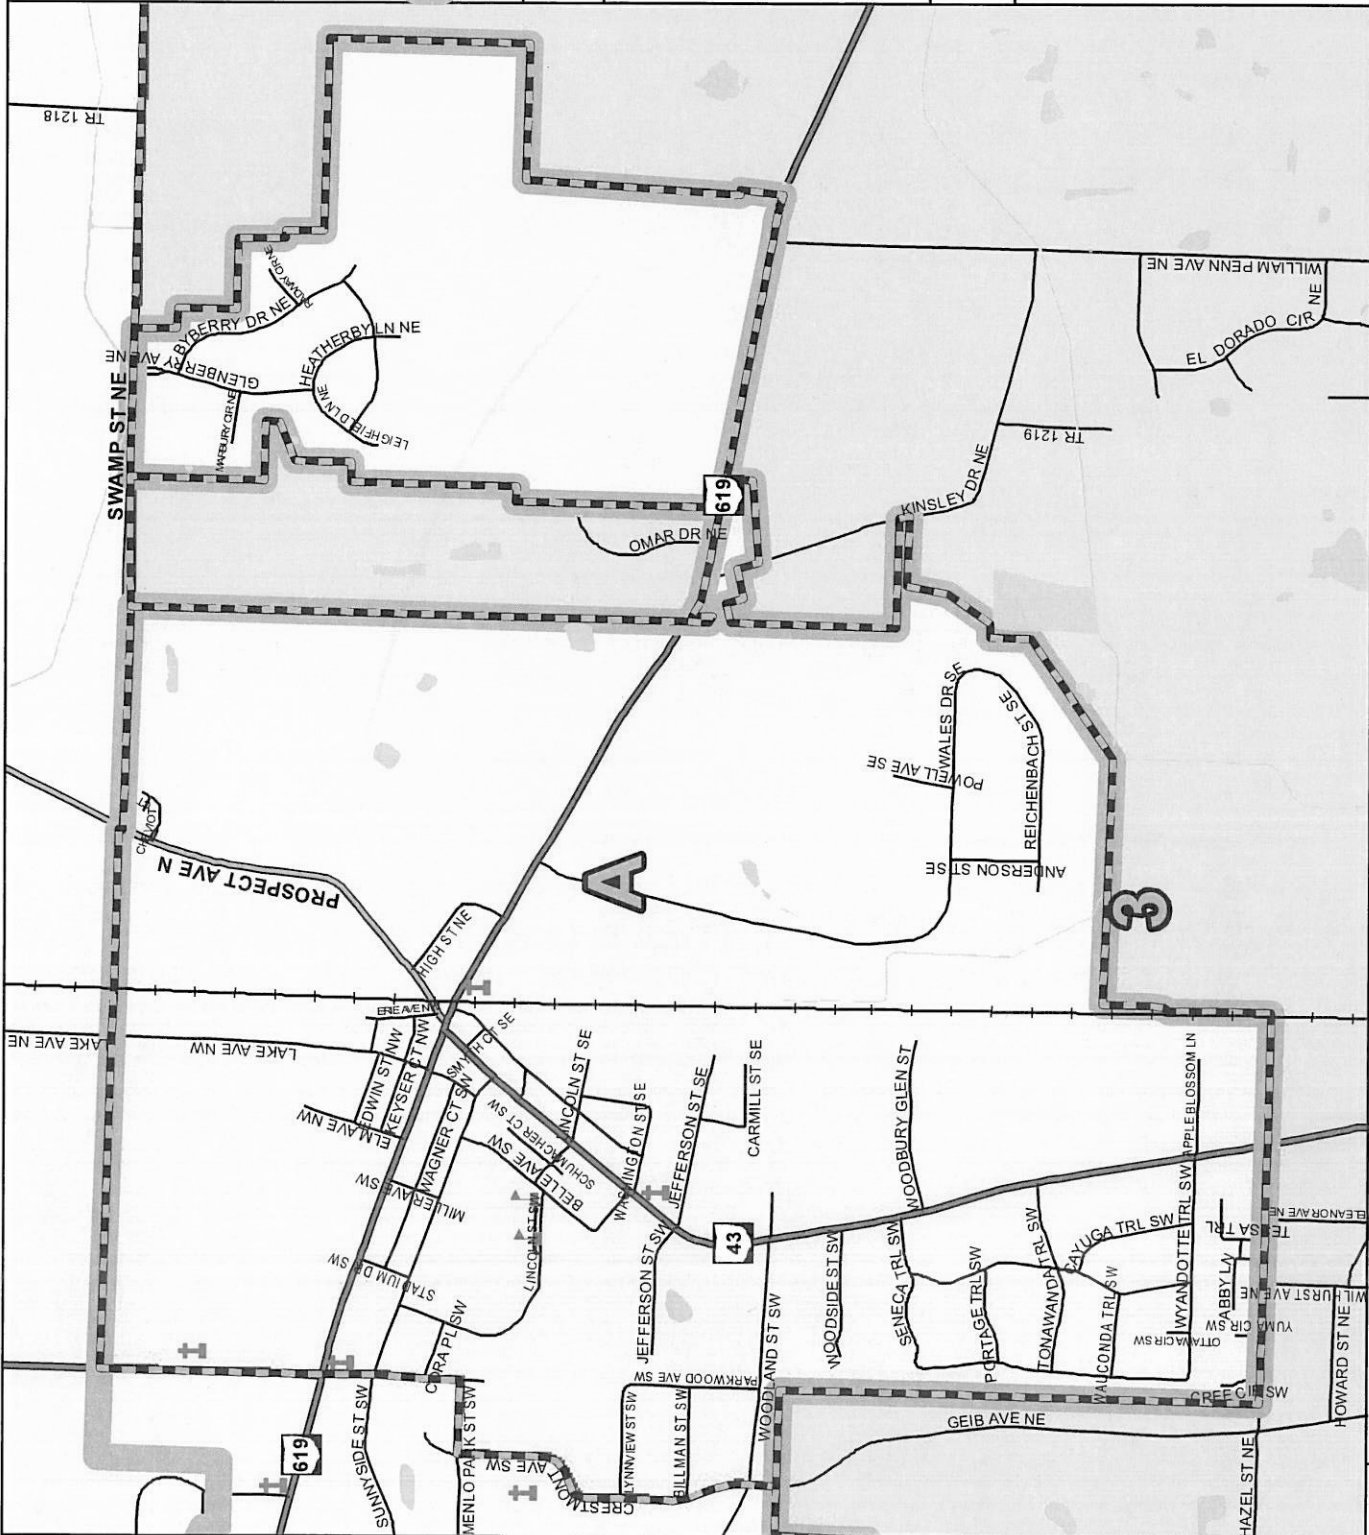

Legal Disclaimer: Public information data is furnished by the Stark County Auditor's Office, and must be accepted and used by the recipient with the understanding that the Stark County Auditor's Office makes no warranties, expressed or implied, concerning the accuracy, completeness, reliability, or suitability of this data. Furthermore, the Stark County Auditor's Office assumes no liability whatsoever associated with the use or misuse of such data. Source: Stark County Auditor's GIS Department 330-451-7193 www.auditor.co.stark.oh.us Projection: State Plane Ohio North NAD 1983ft. Joe Guzi 2/27/12