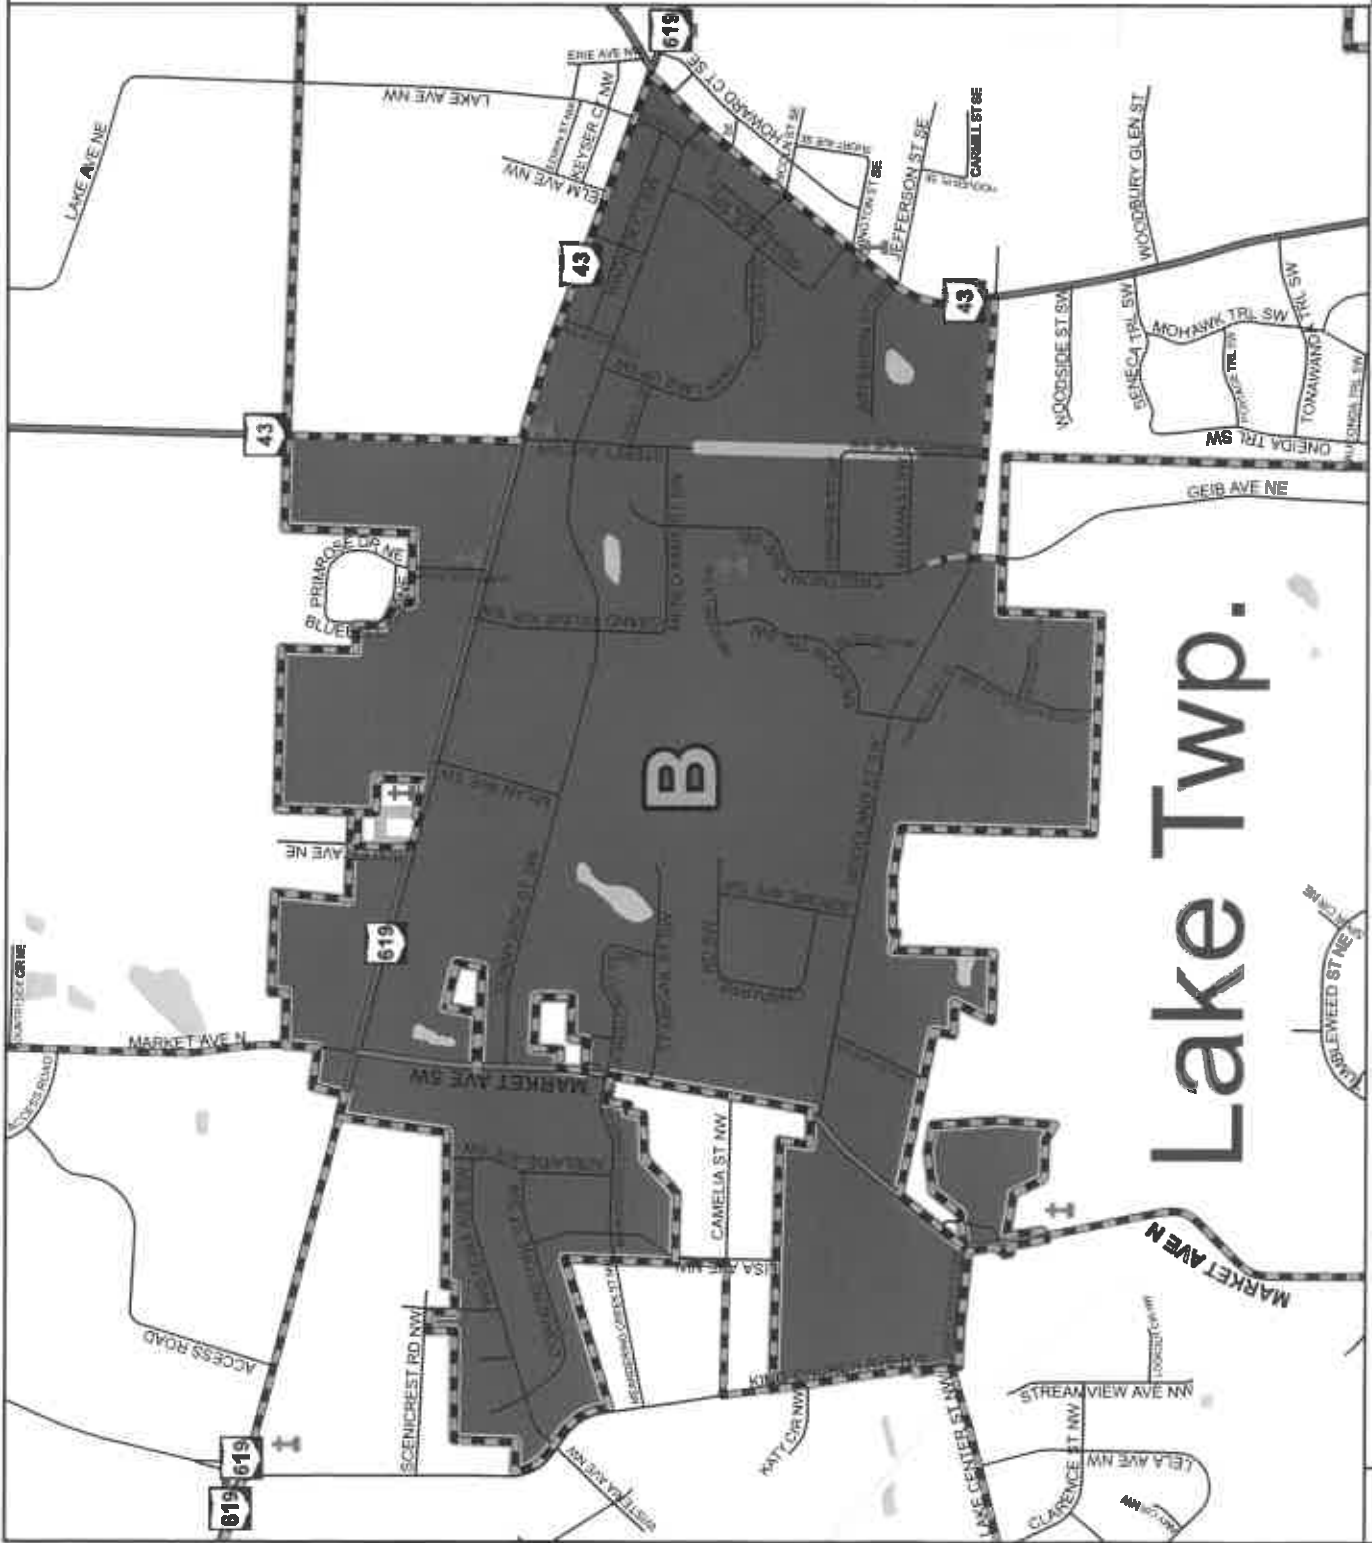

Board of Elections Precinct Map Hartville Village Precinct Name: LAKE TWP B

- 0 430 860 1,720 Feet
- BOE Precincts
 - CVT Boundary
 - Church
 - Airfield
 - School
 - College
 - Railroad
 - Interstate
 - State Route
 - County Road
 - Street
 - Water Feature

Precinct Locator

State of Ohio Congressional Districts

Lake Twp.

Legal Disclaimer: Public information data is furnished by the Stark County Auditor's Office, and must be accepted and used by the recipient with the understanding that the Stark County Auditor's Office makes no warranties, expressed or implied, concerning the accuracy, completeness, reliability, or suitability of this data. Furthermore, the Stark County Auditor's Office assumes no liability whatsoever associated with the use or misuse of such data. Source: Stark County Auditor's GIS Department 330-451-7188 <http://www.starkcountyo.gov/gis>